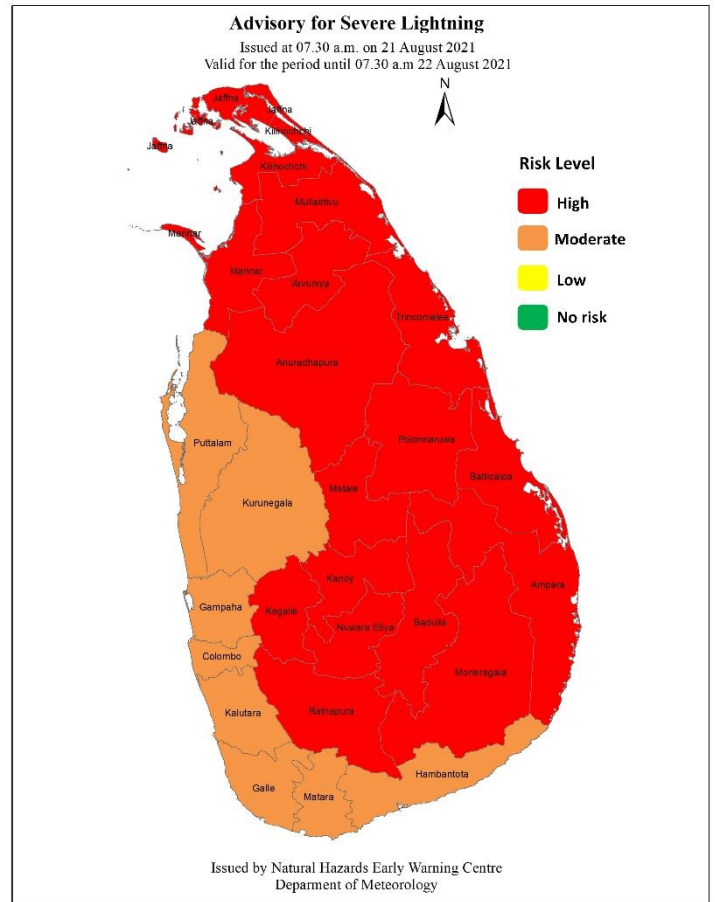

කාලගුණ විද්‍යා දෙපාර්තමේන්තුව
வளிமண்டலவியல் திணைக்களம்
Department of Meteorology

TP : 011 2686686
Fax : 011 2691443
E-mail : metnmc@gmail.com
Web : www.meteo.gov.lk

Bulletin No: 01
COLOR: Amber

WW/L/21/08/21/01

Advisory for heavy rain

Issued by the Natural Hazards Early Warning Centre

Issued at 07.30 a.m. 21 August 2021, valid until 07.30 a.m. 22 August 2021

For Land Areas

PLEASE BE AWARE

Due to a low level atmospheric disturbance, thundershowers are expected to develop over the most parts of the island during today (21) and tomorrow (22).

Heavy showers above 100 mm can be expected at some places in Central, Uva, Northern, North-central, Eastern and Sabaragamuwa provinces.

General public is kindly requested to take adequate precautions to minimize damages caused by temporary localized strong winds and lightning during thundershowers.

Color: -Red
Waning (Take action)

Color: -Amber
Advisory (Be prepared)

Color: -Green
Threat is over